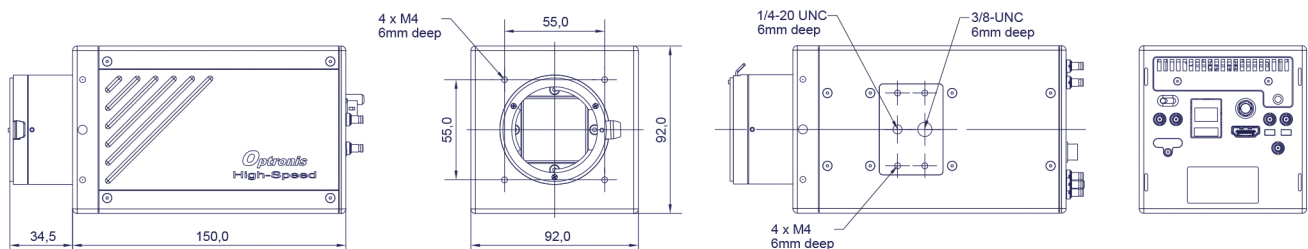

INTERFACES

HDMI	video output
Trigger input (TI)	start recording of sequence (pre- and post trigger)
Synchronisation input (SI)	individual frame acquisition
Synchronisation output (SO)	output signal for each frame
Programmable output (PO)	TBD
USB	WiFi dongle for control via App
GigE	control and download
IRIG-B	TBD

SPECIFICATIONS

Sensor resolution	1280 x 860
Frame rate @ max. sensor res.	3500 fps
Image sensor	Global Shutter CMOS
Exposure time	2 μs - 1/Framerate
Active area	17.5 mm x 11.8 mm
Sensor diagonal dimension	21.1 mm
Pixel size	13.7 μm
A/D conversion	8 Bit
Dynamic	48 dB
Light Sensitivity	Mono 40,000 Color 16,000
Shutter efficiency	global electronic shutter
Trigger signal	TTL, 3.3 - 5 V, 10 mA, optically isolated
Trigger modes	internal free-run, switch, rising or falling edge
Interface	Gigabit Ethernet, WiFi (with dongle)
Power	12 VDC
Lens mount	F-Mount, FMG-Mount, C-Mount
Weight	1400 g without mount
Dimensions	150 mm x 92 mm x 85 mm
Housing	lightweight anodised aluminium
Shock	120G, 8axes, 10ms
PC software	TimeViewer for Windows (support for version 7, 8 and 10) for capture, video playback, export and analysis
Tablet software	TimeViewer for Android, available in Google Play Store
Scope of delivery	camera with 256 GB SSD, TimeViewer software, WiFi-dongle, docking station, sync and trigger cables (3x), power supply, GigE-cable and manual

TECHNICAL DRAWING

CONTACT INFORMATION

Optronis GmbH
Ludwigstraße 2
77694 Kehl
Germany

Phone: +49 7851 91 26 - 0
Fax: +49 7851 91 26 - 10
info@optronis.com
www.optronis.com